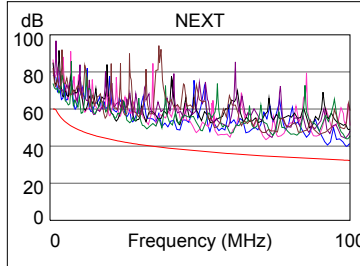

### Wire Map (T568B)

**PASS**

Length (ft), Limit 295	[Pair 36]	284
Prop. Delay (ns), Limit 498		427
Delay Skew (ns), Limit 44		9
Resistance (ohms)	[Pair 78]	15.8
Insertion Loss Margin (dB)	[Pair 36]	1.4
Frequency (MHz)	[Pair 36]	99.0
Limit (dB)	[Pair 36]	20.9

	Worst Case Margin		Worst Case Value	
	MAIN	SR	MAIN	SR
<b>PASS</b>				
Worst Pair	12-36	12-36	12-36	12-36
<b>NEXT (dB)</b>	7.5	8.7	7.5	8.7
Freq. (MHz)	98.8	3.9	98.8	81.5
Limit (dB)	32.4	55.0	32.4	33.8
Worst Pair	36	36	36	36
<b>PS NEXT (dB)</b>	8.2	8.8	8.2	10.4
Freq. (MHz)	98.8	60.3	98.8	83.3
Limit (dB)	29.4	32.9	29.4	30.6