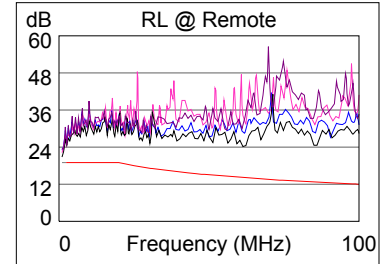

Worst Case Margin		Worst Case Value	
	MAIN	SR	MAIN	SR
PASS				
Worst Pair	36	45	36	45
RL (dB)	6.3	5.6	9.8	9.8
Freq. (MHz)	22.1	2.6	60.5	61.8
Limit (dB)	18.6	19.0	14.2	14.1