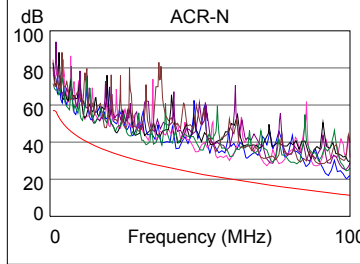

Worst Case Margin		Worst Case Value	
	MAIN	SR	MAIN	SR
N/A				
Worst Pair	12-36	12-36	12-36	12-36
ACR-N (dB)	8.8	9.1	8.8	9.9
Freq. (MHz)	98.8	3.9	98.8	81.5
Limit (dB)	11.6	51.1	11.6	15.0
Worst Pair	36	12	36	36
PS ACR-N (dB)	9.5	9.9	9.5	11.8
Freq. (MHz)	98.8	3.9	98.8	83.3
Limit (dB)	8.6	48.1	8.6	11.6