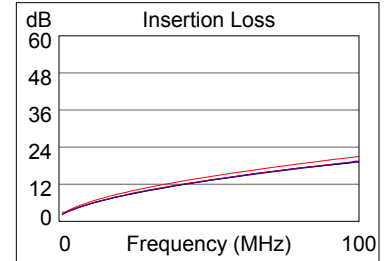

## Test Summary: PASS

Date / Time: 11/03/2018 02:55:29pm  
 Headroom: 7.5 dB (NEXT 12-36)  
 Test Limit: TIA Cat 5e Perm. Link  
 Cable Type: Cat 5e UTP

Operator: LANBERG  
 Software Version: 2.5200  
 Limits Version: 1.7000  
 NVP: 69.0%

### Wire Map (T568B)

**PASS**

Length (ft), Limit 295	[Pair 36]	284
Prop. Delay (ns), Limit 498		427
Delay Skew (ns), Limit 44		9
Resistance (ohms)	[Pair 78]	15.8
Insertion Loss Margin (dB)	[Pair 36]	1.4
Frequency (MHz)	[Pair 36]	99.0
Limit (dB)	[Pair 36]	20.9