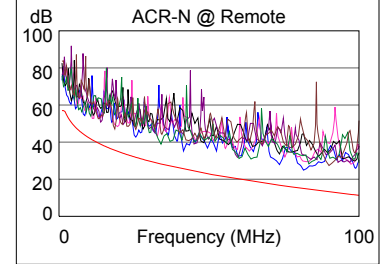

Worst Case Margin		Worst Case Value	
	MAIN	SR	MAIN	SR
N/A				
Worst Pair	12-36	12-36	12-36	12-36
ACR-N (dB)	8.8	9.1	8.8	9.9
Freq. (MHz)	98.8	3.9	98.8	81.5
Limit (dB)	11.6	51.1	11.6	15.0
Worst Pair	36	12	36	36
PS ACR-N (dB)	9.5	9.9	9.5	11.8
Freq. (MHz)	98.8	3.9	98.8	83.3
Limit (dB)	8.6	48.1	8.6	11.6