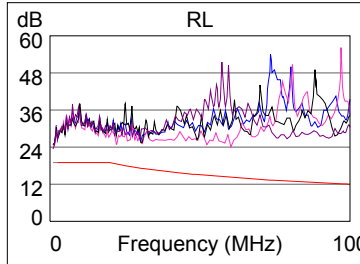

Worst Case Margin		Worst Case Value	
	MAIN	SR	MAIN	SR
PASS				
Worst Pair	36	45	36	45
RL (dB)	6.3	5.6	9.8	9.8
Freq. (MHz)	22.1	2.6	60.5	61.8
Limit (dB)	18.6	19.0	14.2	14.1