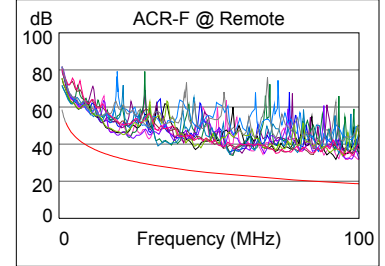

## Test Summary: PASS

Date / Time: 11/03/2018 02:55:29pm  
 Headroom: 7.5 dB (NEXT 12-36)  
 Test Limit: TIA Cat 5e Perm. Link  
 Cable Type: Cat 5e UTP

Operator: LANBERG  
 Software Version: 2.5200  
 Limits Version: 1.7000  
 NVP: 69.0%

### Wire Map (T568B)

**PASS**

Length (ft), Limit 295	[Pair 36]	284
Prop. Delay (ns), Limit 498		427
Delay Skew (ns), Limit 44		9
Resistance (ohms)	[Pair 78]	15.8
Insertion Loss Margin (dB)	[Pair 36]	1.4
Frequency (MHz)	[Pair 36]	99.0
Limit (dB)	[Pair 36]	20.9

	Worst Case Margin		Worst Case Value	
	MAIN	SR	MAIN	SR
<b>PASS</b>				
Worst Pair	12-36	12-36	12-36	12-36
<b>NEXT (dB)</b>	7.5	8.7	7.5	8.7
Freq. (MHz)	98.8	3.9	98.8	81.5
Limit (dB)	32.4	55.0	32.4	33.8
Worst Pair	36	36	36	36
<b>PS NEXT (dB)</b>	8.2	8.8	8.2	10.4
Freq. (MHz)	98.8	60.3	98.8	83.3
Limit (dB)	29.4	32.9	29.4	30.6

	Worst Case Margin		Worst Case Value	
	MAIN	SR	MAIN	SR
<b>PASS</b>				
Worst Pair	45-36	36-45	45-12	12-45
<b>ACR-F (dB)</b>	10.0	10.1	12.6	12.4
Freq. (MHz)	57.5	57.5	95.8	95.8
Limit (dB)	23.4	23.4	19.0	19.0
Worst Pair	36	36	12	12
<b>PS ACR-F (dB)</b>	9.7	11.1	12.8	13.1
Freq. (MHz)	57.8	57.0	92.5	95.0
Limit (dB)	20.4	20.5	16.3	16.1