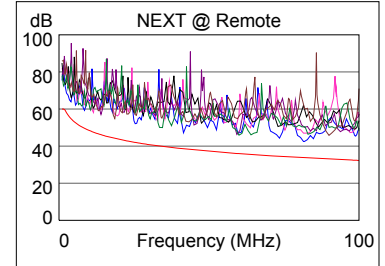

### Wire Map (T568B)

**PASS**

Length (ft), Limit 295	[Pair 36]	284
Prop. Delay (ns), Limit 498		427
Delay Skew (ns), Limit 44		9
Resistance (ohms)	[Pair 78]	15.8
Insertion Loss Margin (dB)	[Pair 36]	1.4
Frequency (MHz)	[Pair 36]	99.0
Limit (dB)	[Pair 36]	20.9

	Worst Case Margin		Worst Case Value	
	MAIN	SR	MAIN	SR
<b>PASS</b>				
Worst Pair	12-36	12-36	12-36	12-36
<b>NEXT (dB)</b>	7.5	8.7	7.5	8.7
Freq. (MHz)	98.8	3.9	98.8	81.5
Limit (dB)	32.4	55.0	32.4	33.8
Worst Pair	36	36	36	36
<b>PS NEXT (dB)</b>	8.2	8.8	8.2	10.4
Freq. (MHz)	98.8	60.3	98.8	83.3
Limit (dB)	29.4	32.9	29.4	30.6