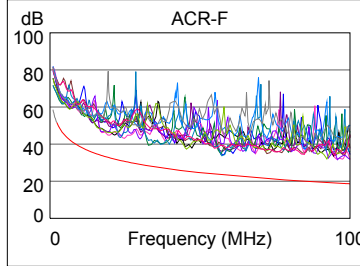

Worst Case Margin		Worst Case Value	
	MAIN	SR	MAIN	SR
PASS				
Worst Pair	45-36	36-45	45-12	12-45
ACR-F (dB)	10.0	10.1	12.6	12.4
Freq. (MHz)	57.5	57.5	95.8	95.8
Limit (dB)	23.4	23.4	19.0	19.0
Worst Pair	36	36	12	12
PS ACR-F (dB)	9.7	11.1	12.8	13.1
Freq. (MHz)	57.8	57.0	92.5	95.0
Limit (dB)	20.4	20.5	16.3	16.1